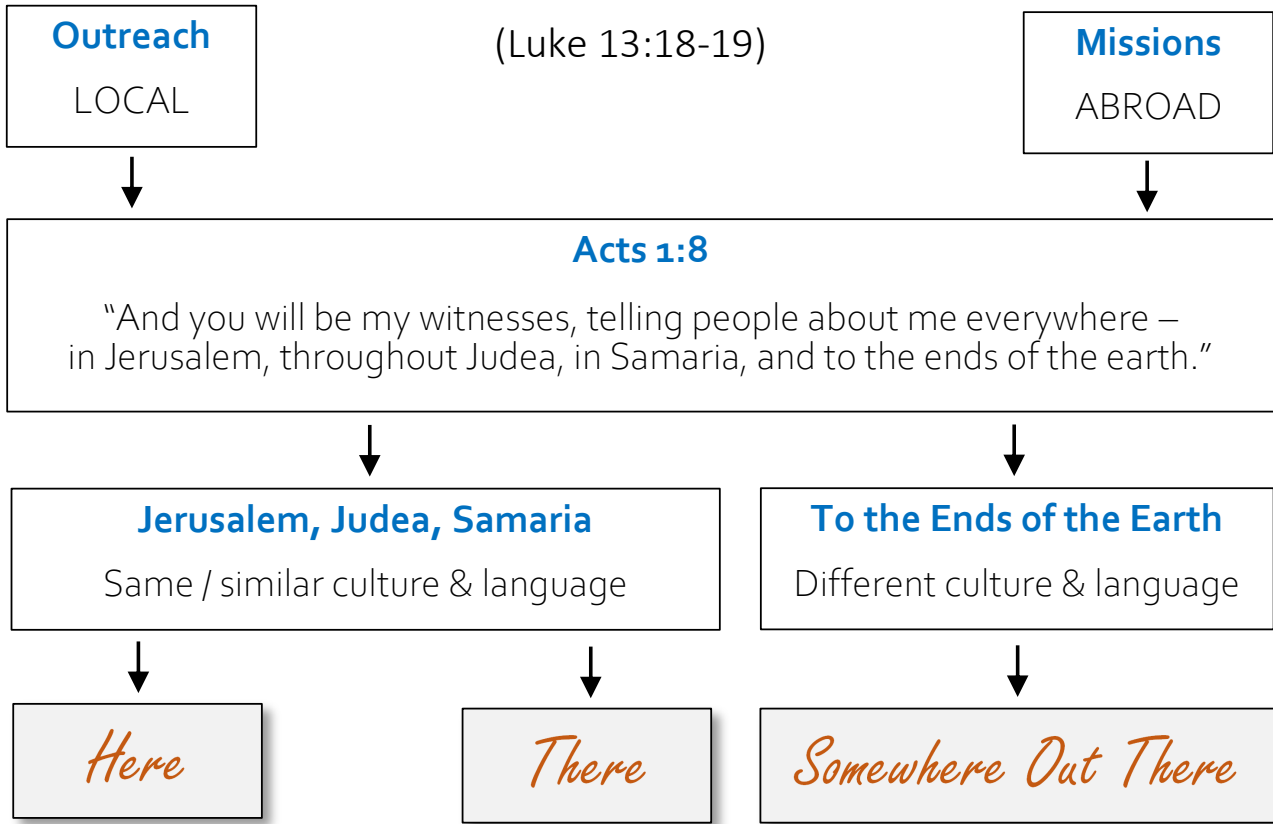

Growth

(Luke 13:18-19)

Transformation

(Luke 13:20-21)

CONDITION

We are living within this earthly condition, *"the kingdom of this world"* (Rev. 11:15) which stands opposed to the Kingdom of God.

CREATED

SOLUTION

Is the rule of God and His divine authority. The object of the divine rule is the redemption of humankind and their liberation from the powers of evil.